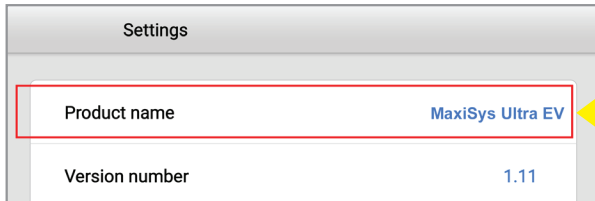

Example: For this tool, you would use the **MaxiSYS Ultra EV 1 Year TCP Card**.

Example: For this tool, you would use the **MaxiSYS Ultra 1 Year TCP Card**.