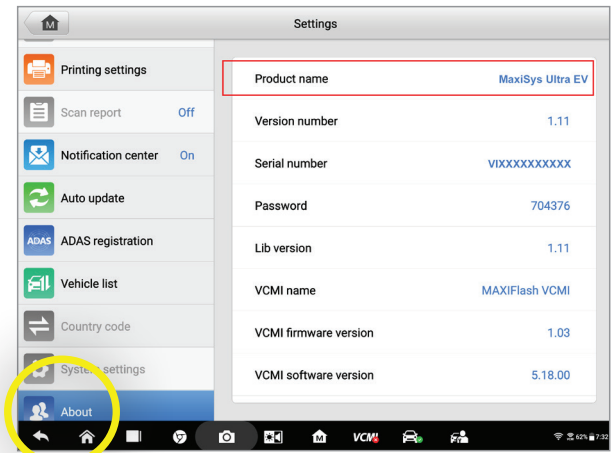

Tool must be registered first. **If you have applied any of the following software upgrades, your tablet's TCP card won't change:** ADAS Upgrade, Wheel Alignment and ADAS Upgrade, EV Diagnostics Upgrade.